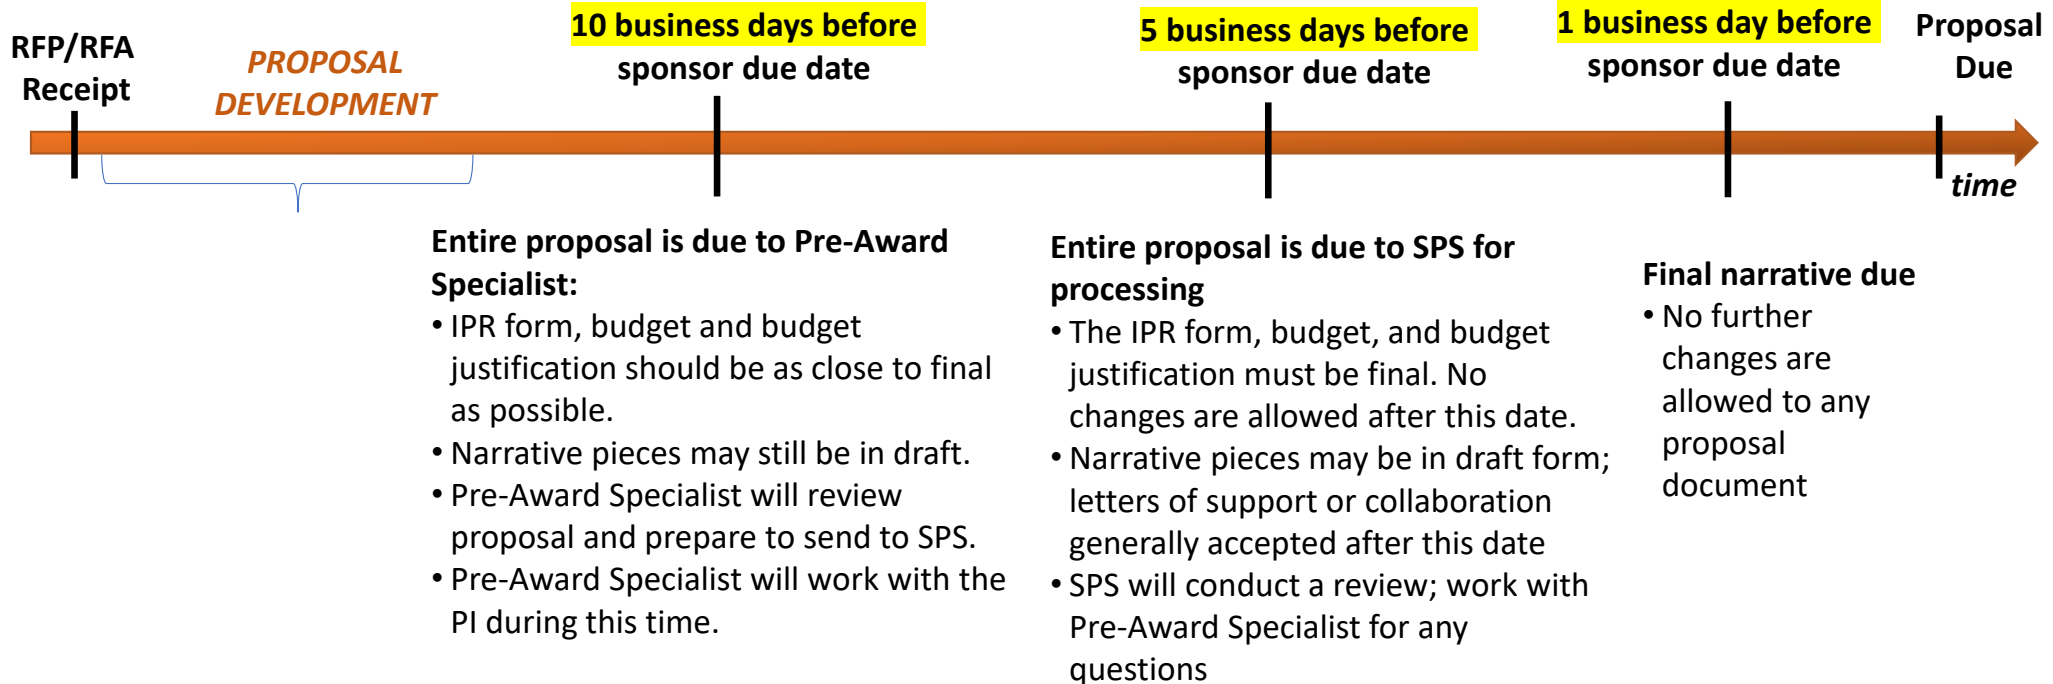

Typical Proposal Timeline w/ Checklist

Sponsored Programs Services (SPS) Deadlines

All extramural grant requests are submitted by SPS on behalf of faculty

Large/Strategic Proposal Support Timeline