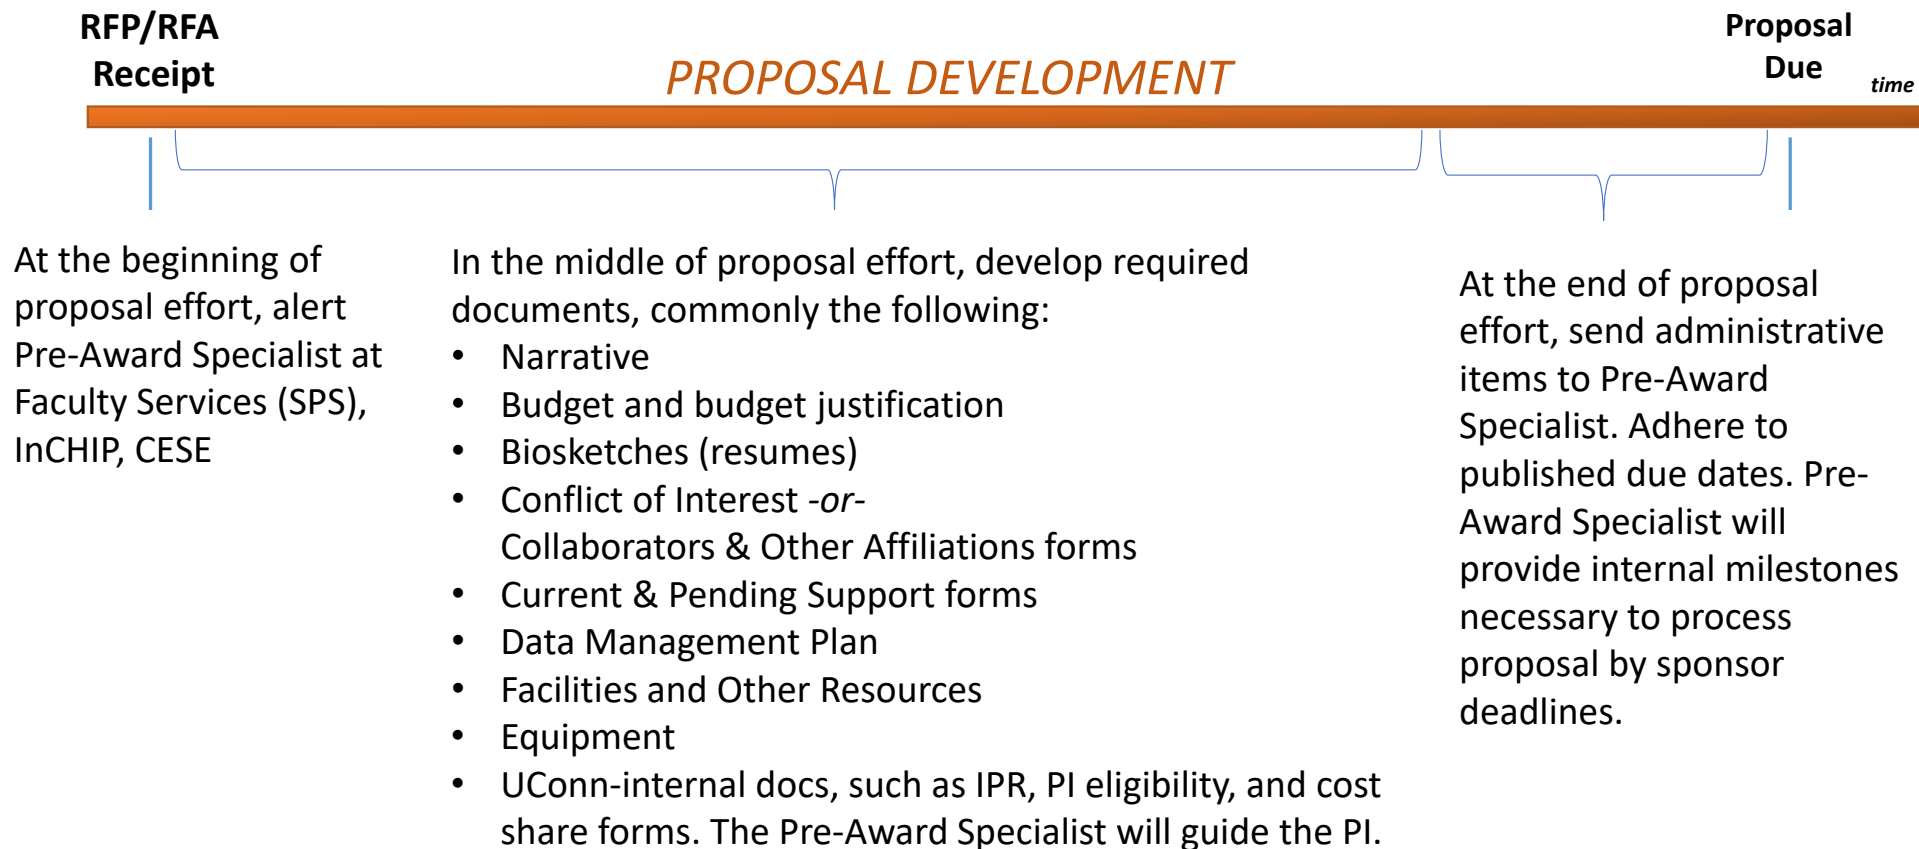

Typical Proposal Timeline w/ Checklist

Sponsored Programs Services (SPS) Deadlines

All extramural grant requests are submitted by SPS on behalf of faculty

Large/Strategic Proposal Support Timeline